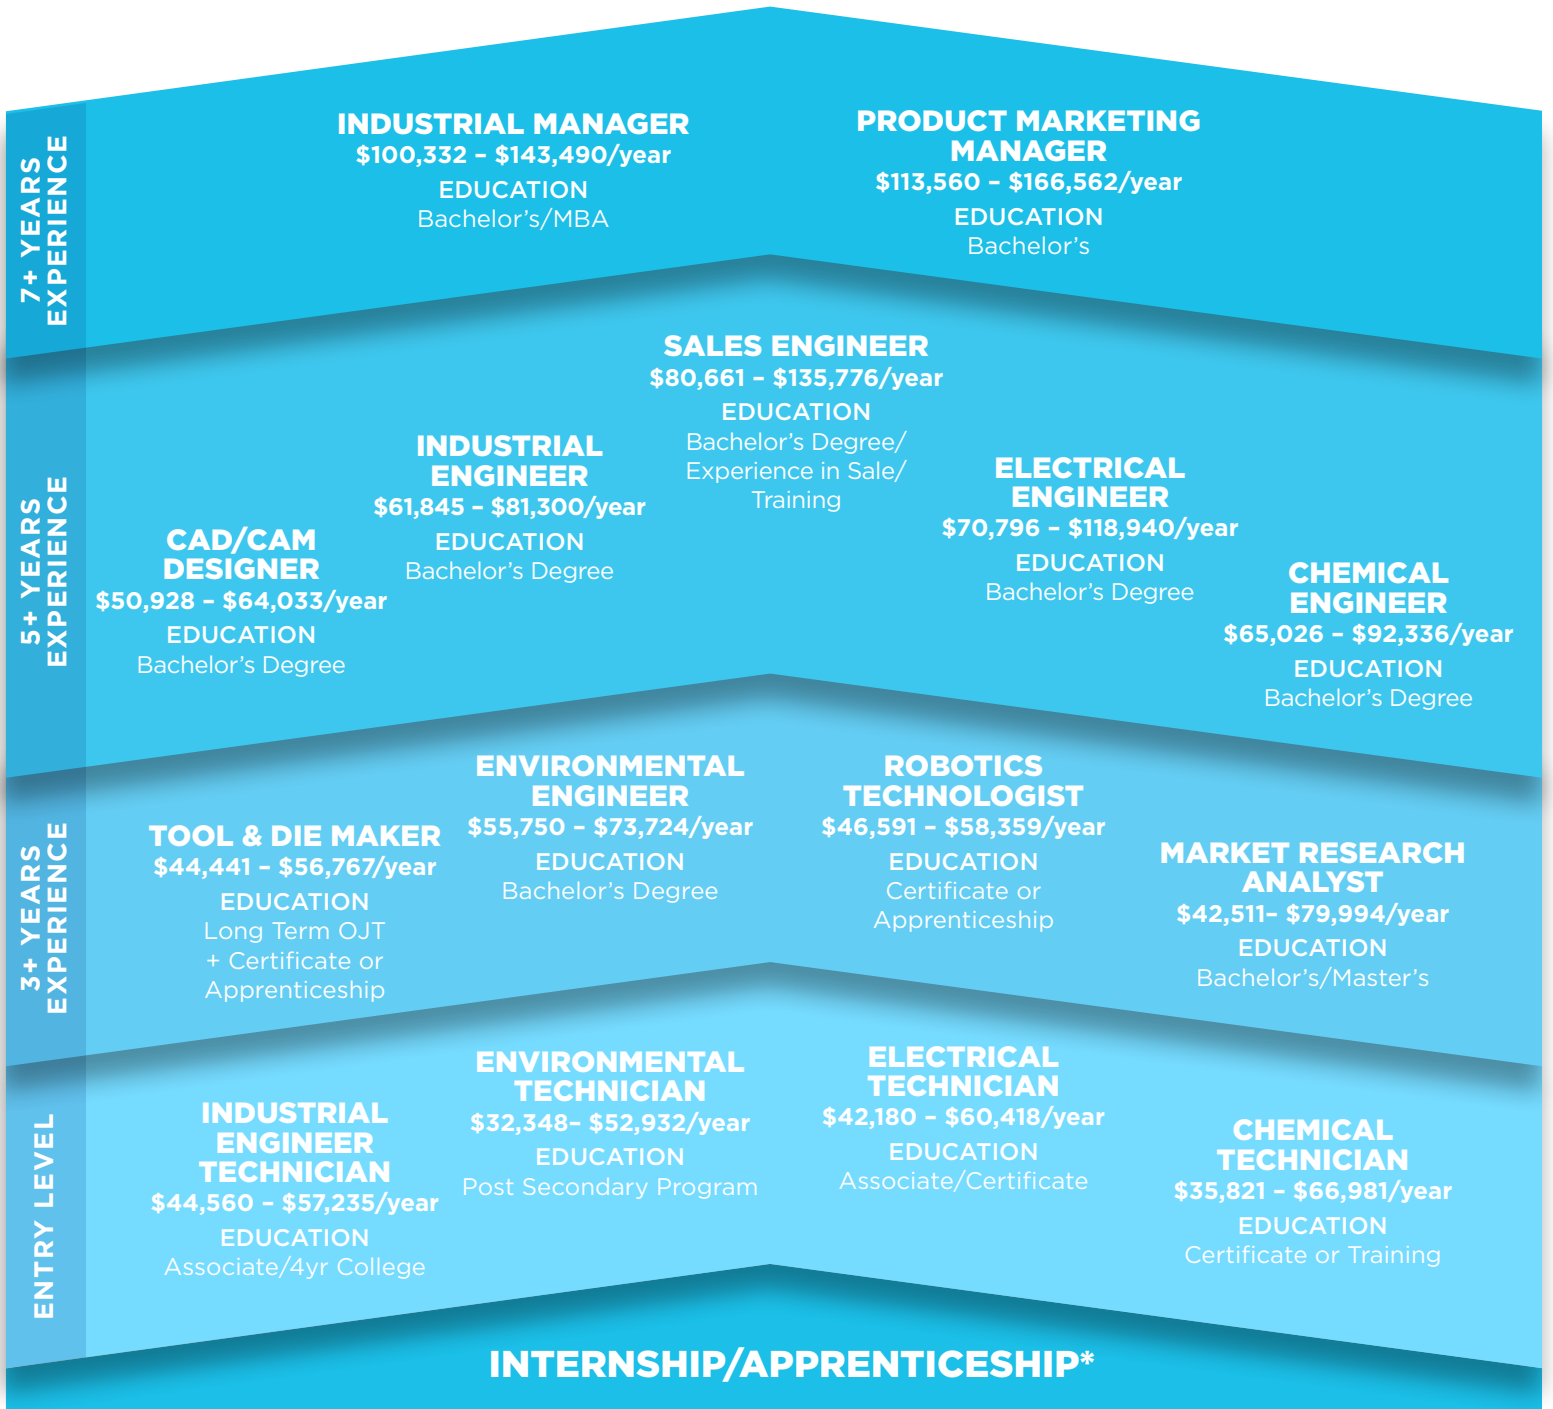

**INDUSTRY, MANUFACTURING, CONSTRUCTION
& TRANSPORTATION PATHWAY
ENGINEERING TECHNOLOGY CAREER LADDER**

ENGINEERING TECHNOLOGY A.S.

* Not all positions require an internship at entry level.

Data Source: EMSI | Burning Glass | 2021 - 2031 projection. These are general examples of positions that might be found in this career track. Actual positions and salaries vary depending on the industry and individual company.