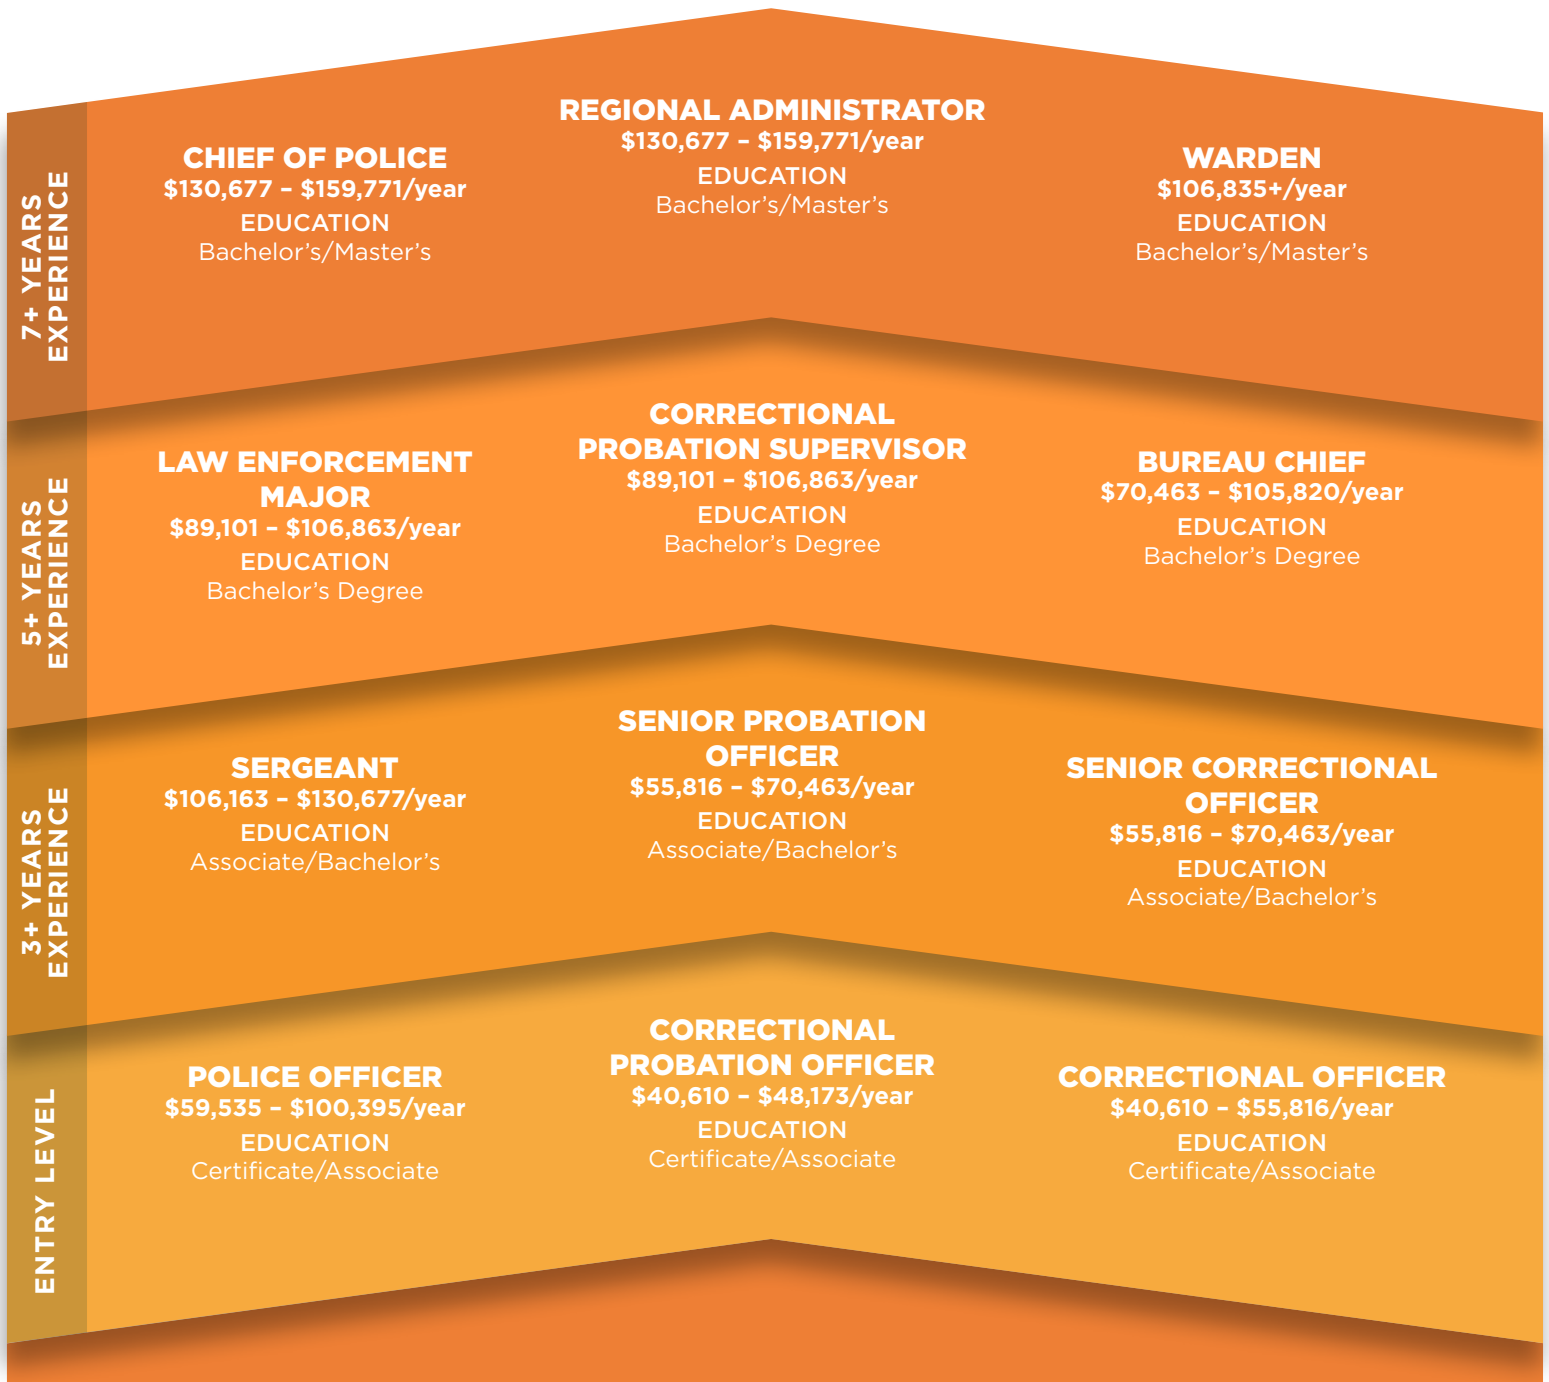

BROWARD COLLEGE®
PUBLIC SAFETY PATHWAY
PUBLIC SAFETY CAREER LADDER

BROWARD.EDU

PUBLIC SAFETY

* Not all positions require an internship at entry level.

Data Source: EMSI | Burning Glass | 2021 - 2031 projection. These are general examples of positions that might be found in this career track. Actual positions and salaries vary depending on the industry and individual company.

©Broward College does not discriminate on the basis of race, color, sex, gender, national origin, religion, age, disability, marital status, sexual orientation, gender identity, genetic information or other legally protected classification in its programs and activities.