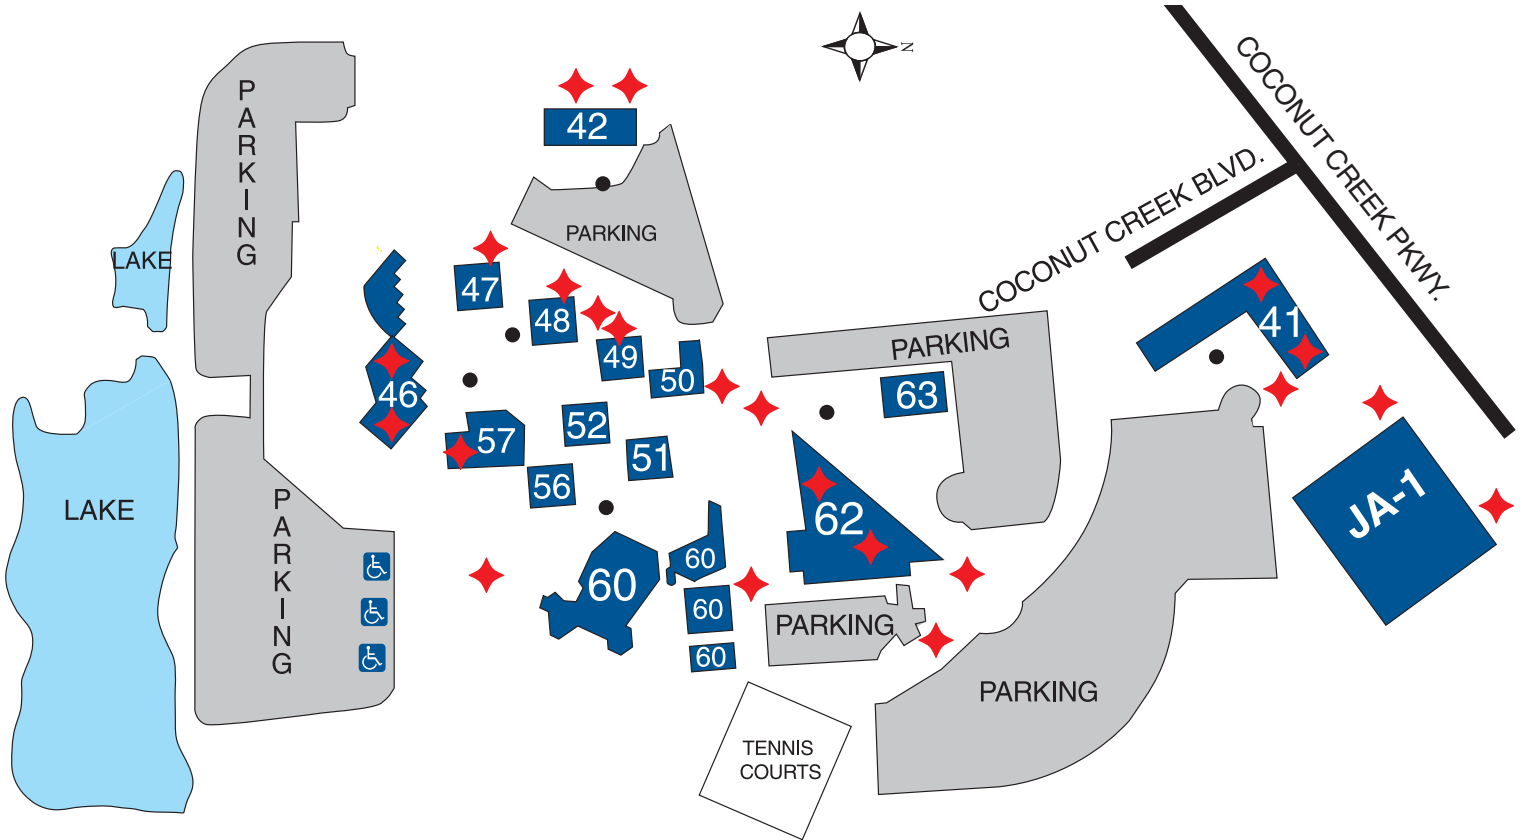

North Campus

1000 Coconut Creek Boulevard • Coconut Creek, Florida 33066

● **SMOKING AREAS** ◆ **CALL BOX LOCATIONS** **CAMPUS SAFETY: BLDG. 46/ROOM 101**
ALL ELEVATOR PHONES ACT AS CALL BOXES

- Bldg. 41 Health Sciences
- Bldg. 42 Physical Plant
- Bldg. 46 Student Services (Admissions/Cashier/Disability Services/Financial Aid/Registration/Testing)
- Bldg. 47 English/Communication/Reading/ESL/SLS
- Bldg. 48 Engineering Technology/Computer Science
- Bldg. 49 Campus Administration/Classrooms
- Bldg. 50 Fine Arts – Visual & Performing/Business Administration/Bachelor of Applied Science Programs
- Bldg. 51 Business Administration/Bachelor of Applied Science Programs
- Bldg. 52 Classrooms/Math Lab
- Bldg. 56 Social/Behavioral Science
- Bldg. 57 Mathematics/Science
- Bldg. 60 Omni Auditorium/Wellness
- Bldg. 62 Broward College-North Regional Library/Academic Learning Resources
- Bldg. 63 Little Learners College (Child Care Center)
- Bldg. JA-1 Junior Achievement World Huizenga Center at Broward College