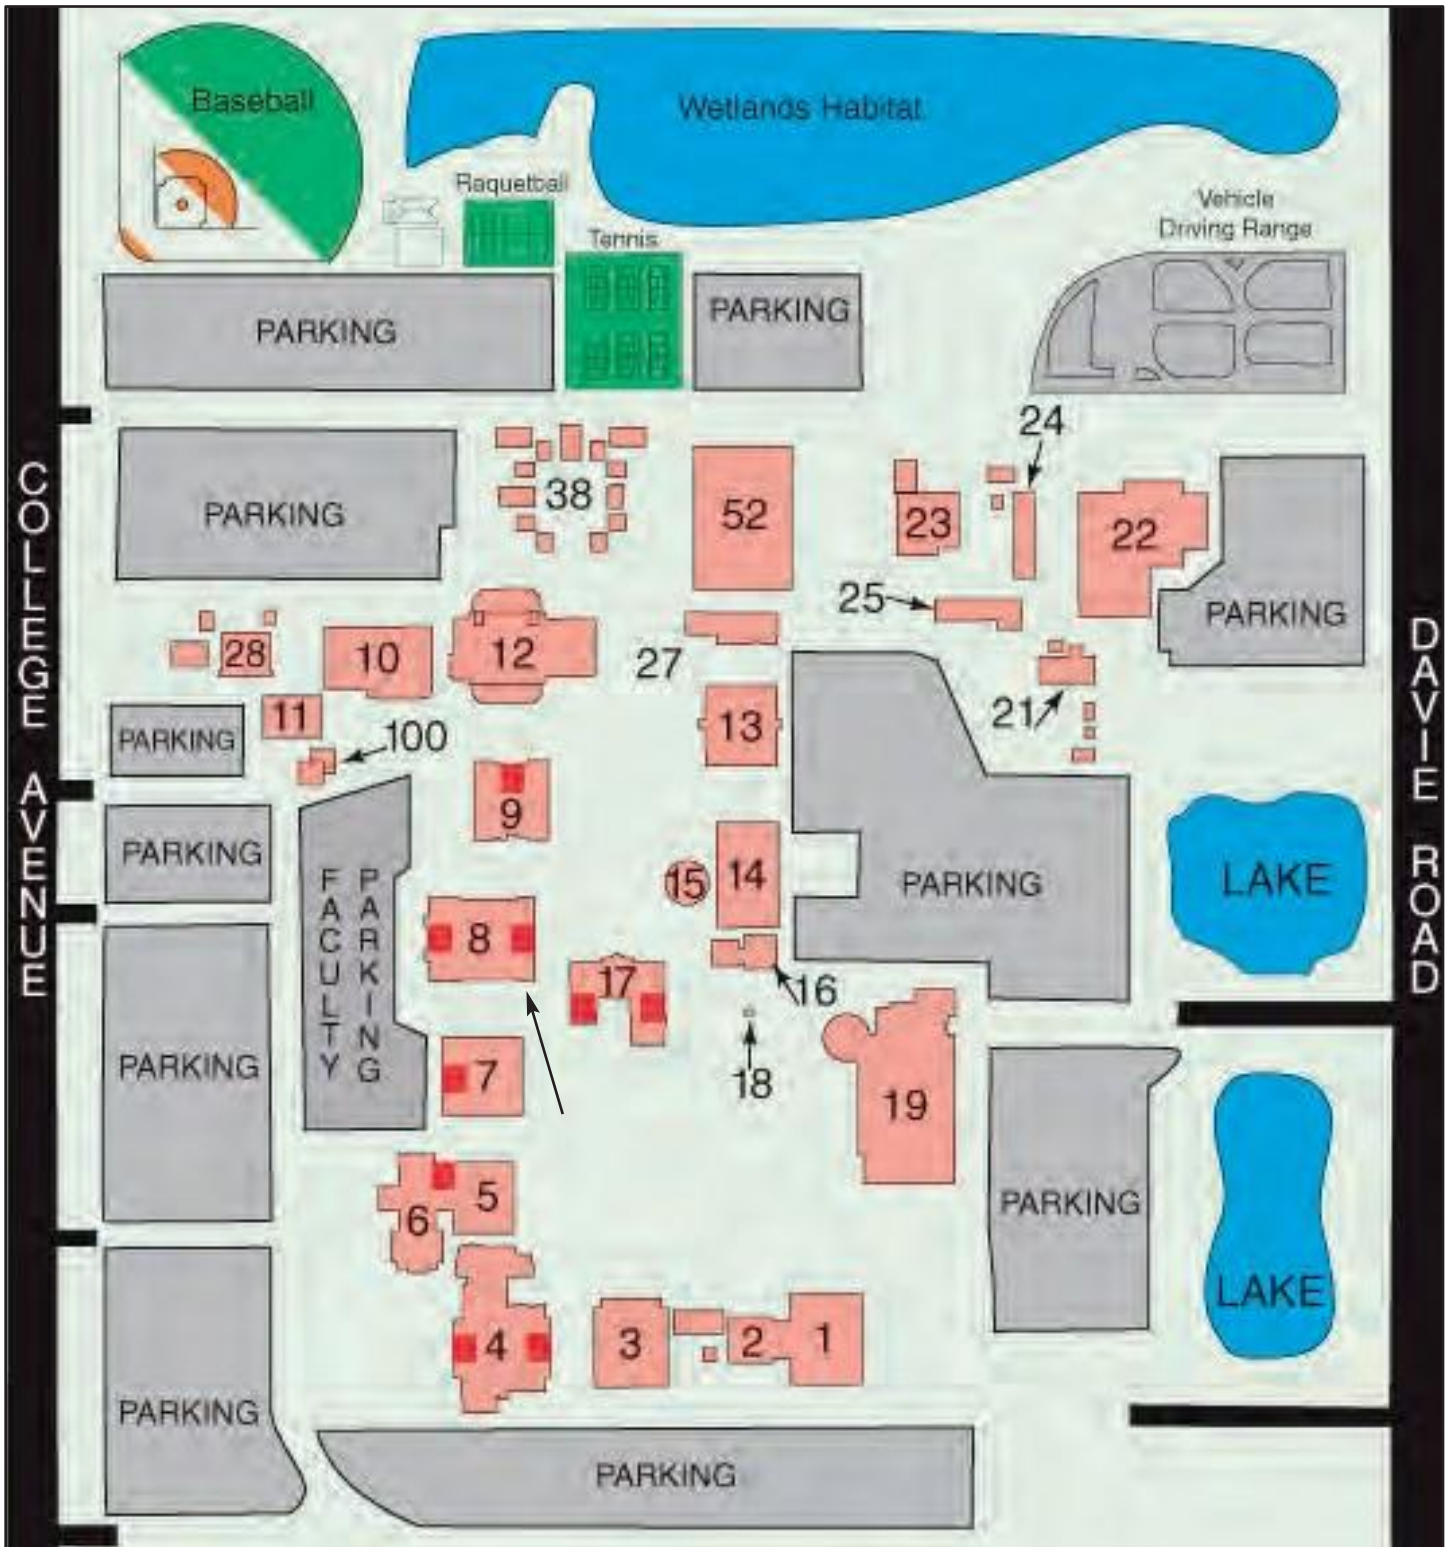

A. HUGH ADAMS CENTRAL CAMPUS

3501 S.W. DAVIE ROAD, DAVIE, FLORIDA 33314
CENTER FOR HEALTH SCIENCE EDUCATION - BUILDING 8