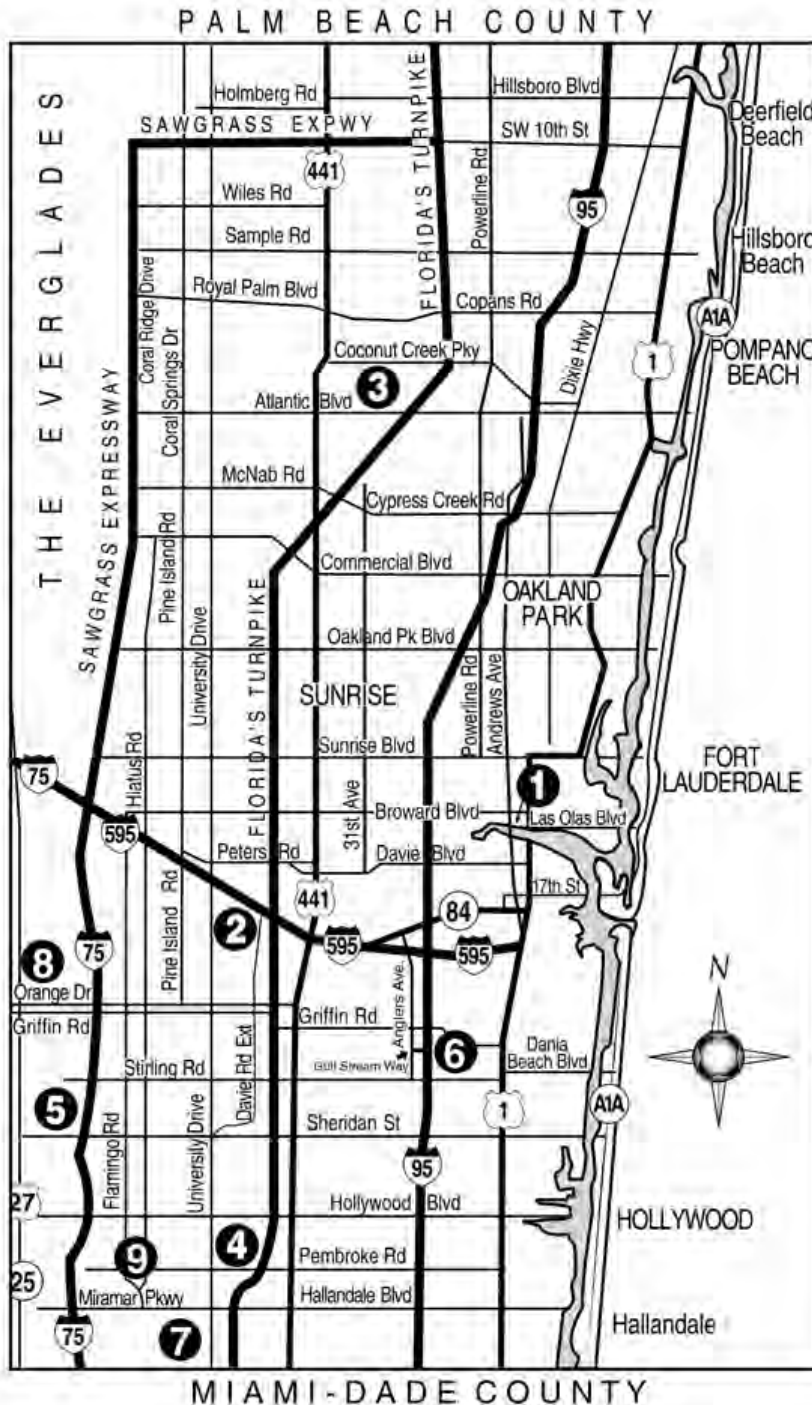

COMING TO CLASS LATE FOR ANY REASON,
INCLUDING PARKING PROBLEMS, WILL RESULT
IN A LOSS OF ALL CONTACT HOURS.

Broward College Locations

1. WILLIS HOLCOMBE CENTER
111 East Las Olas Boulevard
225 East Las Olas Boulevard
Ft. Lauderdale, FL 33301

2. A. HUGH ADAMS CENTRAL CAMPUS
3501 S.W. Davie Road
Davie, FL 33314
CENTER FOR HEALTH SCIENCE EDUCATION
BUILDING 8

3. NORTH CAMPUS
1000 Coconut Creek Boulevard
Coconut Creek, FL 33066
CENTER FOR HEALTH SCIENCE EDUCATION II
BUILDING 41

6. TIGERTAIL LAKE RECREATIONAL CENTER
580 Gulfstream Way
Dania Beach, FL 33004
(No Health Science classes offered at this location)

7. MIRAMAR CENTER
7451 Riviera Blvd. Miramar, FL 33023

8. WESTON CENTER
4205 Bonaventure Blvd. Weston, FL 33332