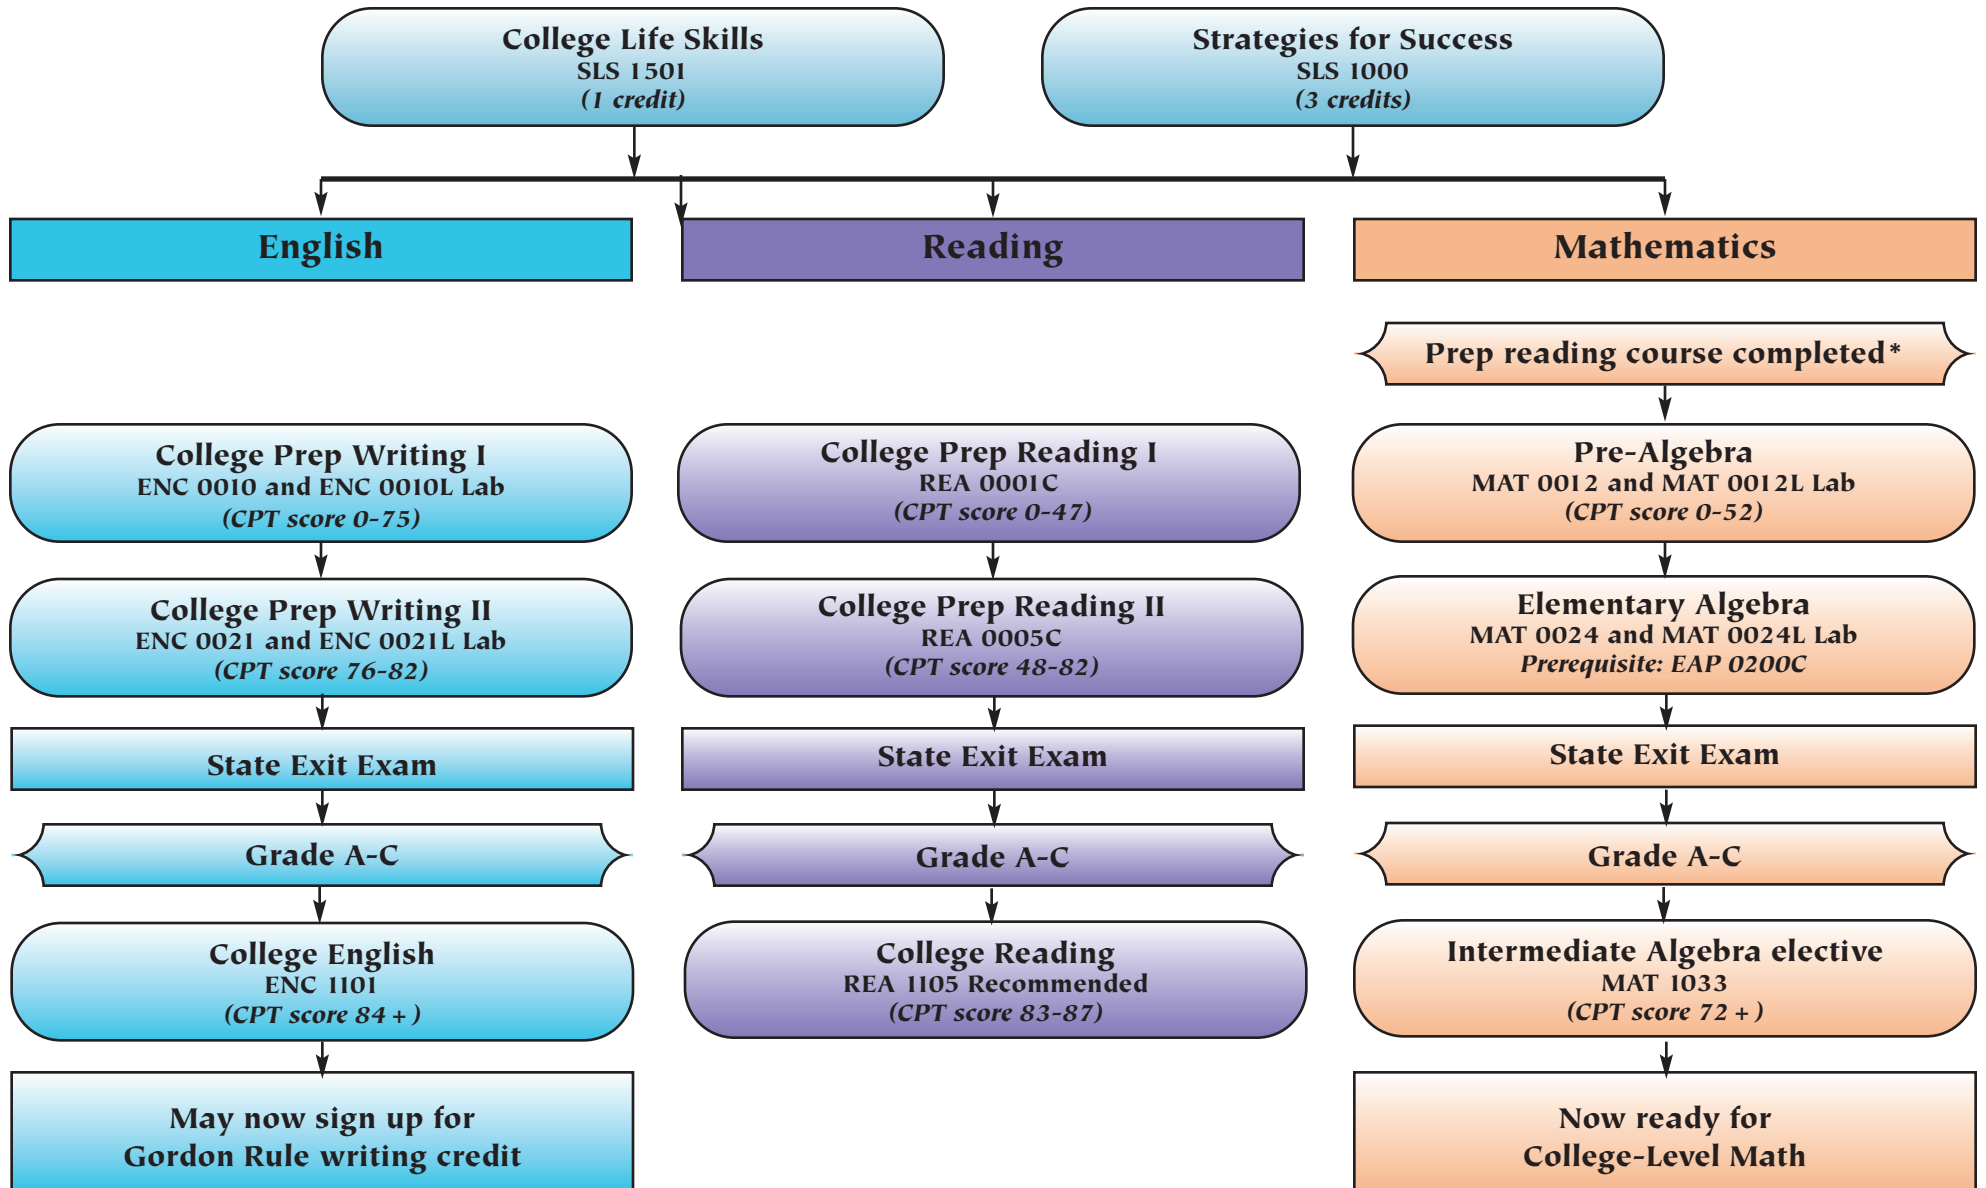

# Broward Community College Central Campus College Prep Courses flow chart

*\*In Learning Communities, College Prep Reading can be taken concurrently with MAT 0012.*