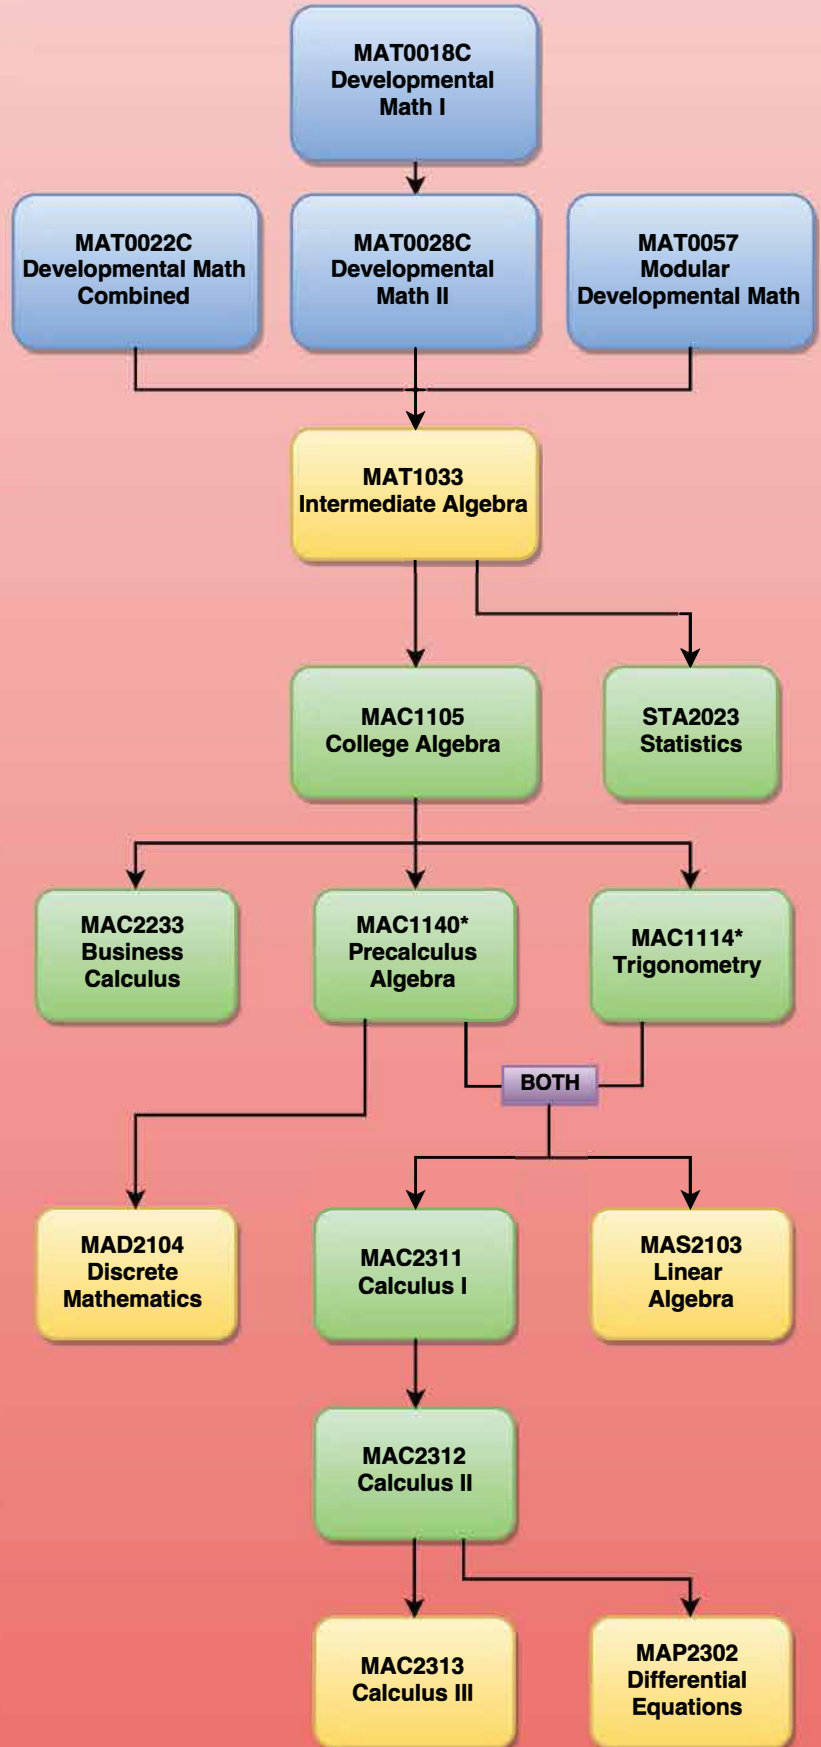

Broward College Sequence of Mathematics Courses

Revised February 2018. Please discard earlier versions.

Non-STEM Pathway

Legend

STEM Pathway

*Students may take MAC1147 (Precalculus Algebra & Trigonometry) instead of taking both MAC1140 and MAC1114.