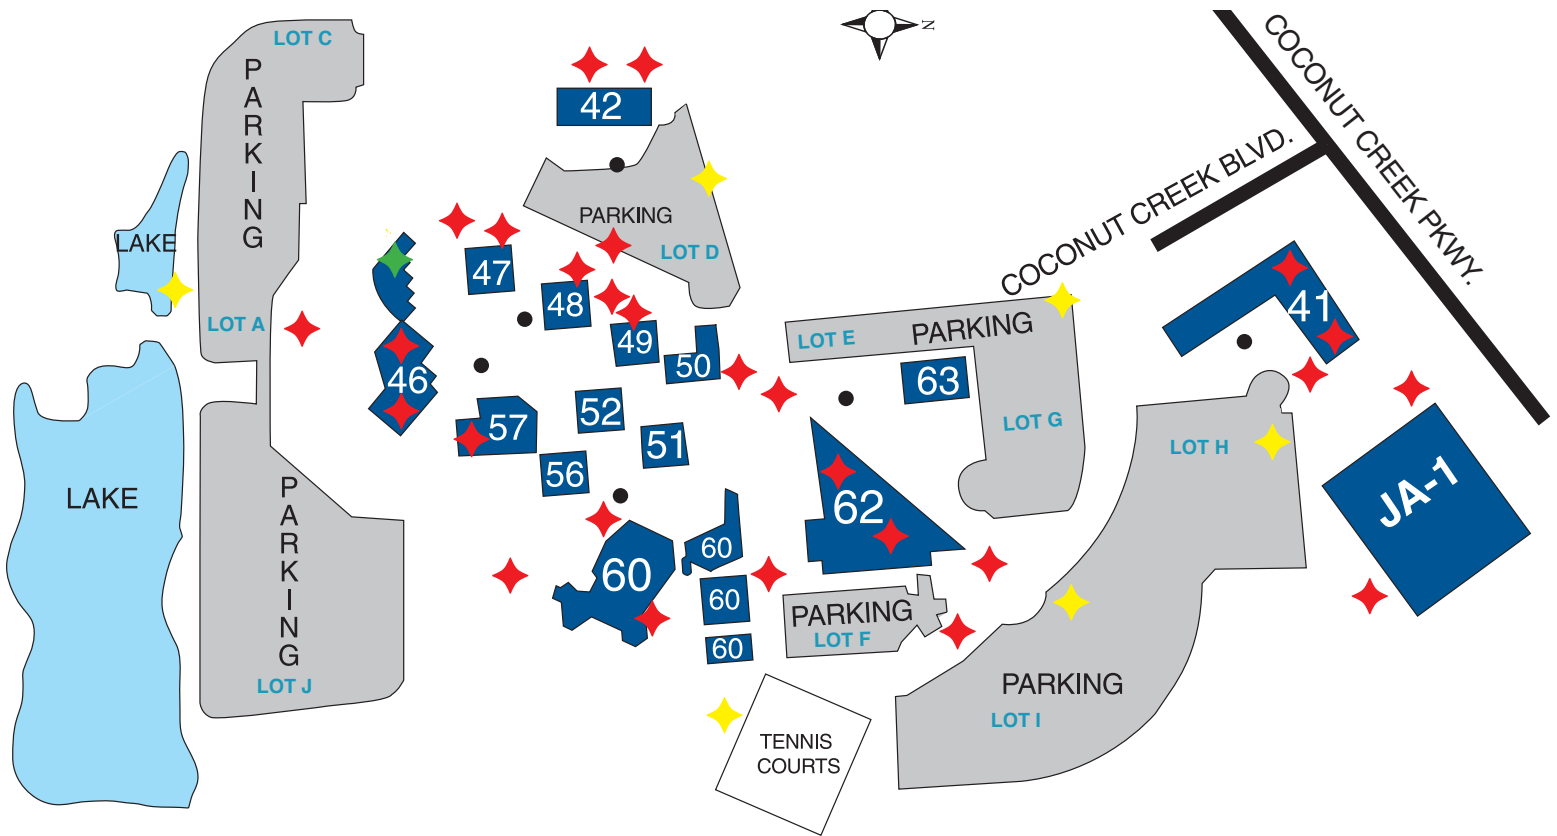

North Campus

1000 Coconut Creek Boulevard • Coconut Creek, Florida 33066

- ◆ CALL BOX LOCATIONS
- ◆ CAMPUS SAFETY, BLDG. 46, ROOM 101
- ★ EVACUATION ASSEMBLY AREA

ALL ELEVATOR PHONES ACT AS CALL BOXES

- Bldg. 41 Health Sciences
- Bldg. 42 Physical Plant
- Bldg. 46 Admissions / Student Services / Campus Safety
- Bldg. 47 English / Communication / Fine Arts / College Academy
- Bldg. 48 Computer Science / Engineering Technology
- Bldg. 49 Administrative Offices
- Bldg. 50 Business Administration / Fine Arts Studios
- Bldg. 51 Dr. Peggy Green Sustainability Institute / Bachelor of Applied Science Program / Teacher Education Program
- Bldg. 52 Classrooms
- Bldg. 56 Social / Behavioral Sciences
- Bldg. 57 Mathematics / Science
- Bldg. 60 Omni Auditorium / Wellness
- Bldg. 62 Broward College-North Regional Library / Academic Learning Resources
- Bldg. 63 Early Childhood Demonstration Lab School
- Bldg. JA-1 Junior Achievement World Huizenga Center at Broward College