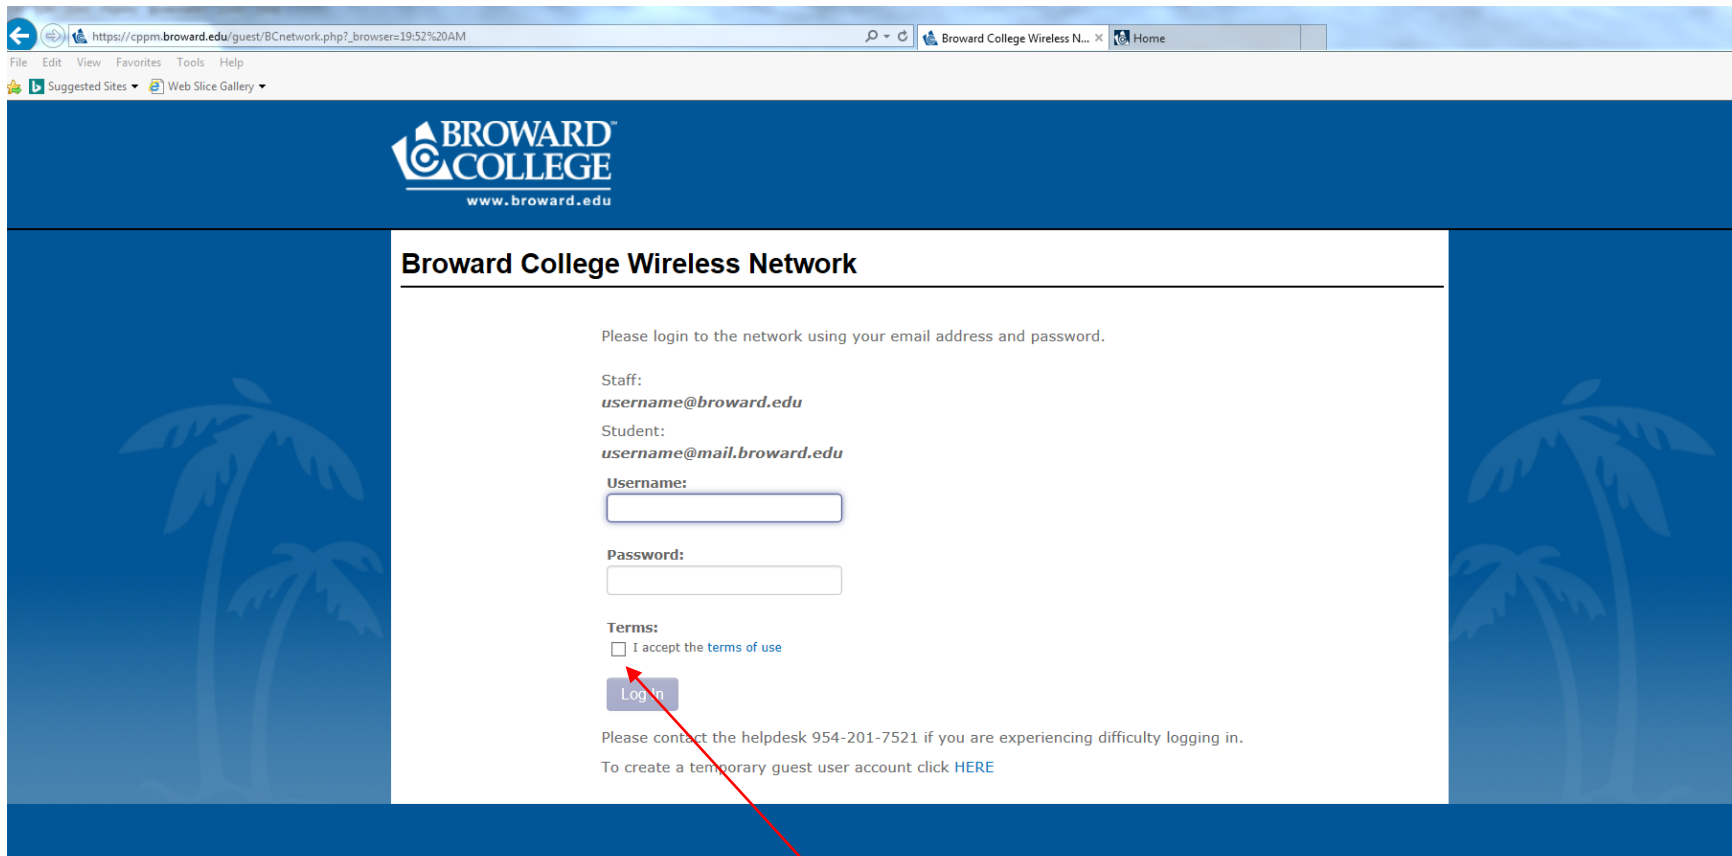

Making Broward College wireless seamless, secure and trouble-free is our number one goal.

To connect to Broward BC wireless follow these basic steps,

Please select BC as the SSID

If your web browser does not automatically start then open up your preferred web browser.