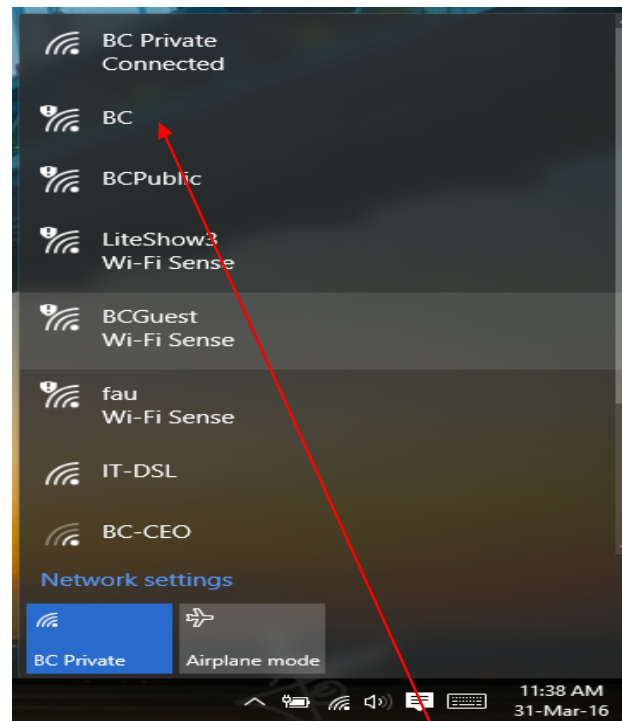

Making Broward College wireless seamless, secure and trouble-free is our number one goal.

To connect to Broward BC wireless follow these basic steps,

Please select BC as the SSID

If your web browser does not automatically start then open up your preferred web browser.