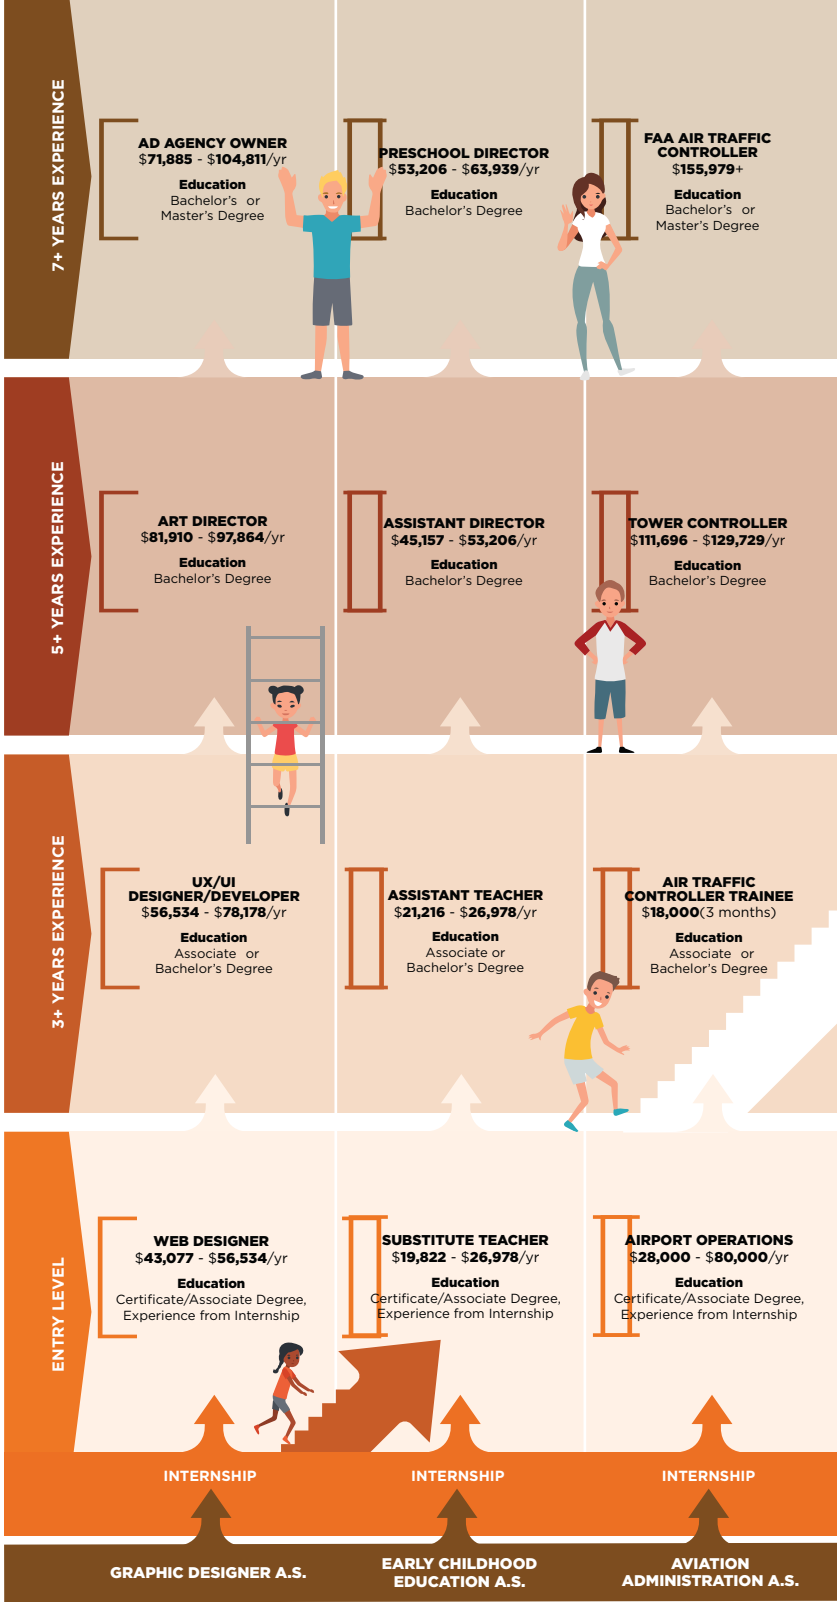

The Arts

Attend an Open House **DATES** 

BROWARD COLLEGE

Register at: BROWARD.EDU/YOUTH

EXPLORE YOUR CAREER PATHWAY!

7+ YEARS EXPERIENCE

REGIONAL MANAGER
\$60,000 - \$90,000/yr
Education
Associate or Bachelor's Degree