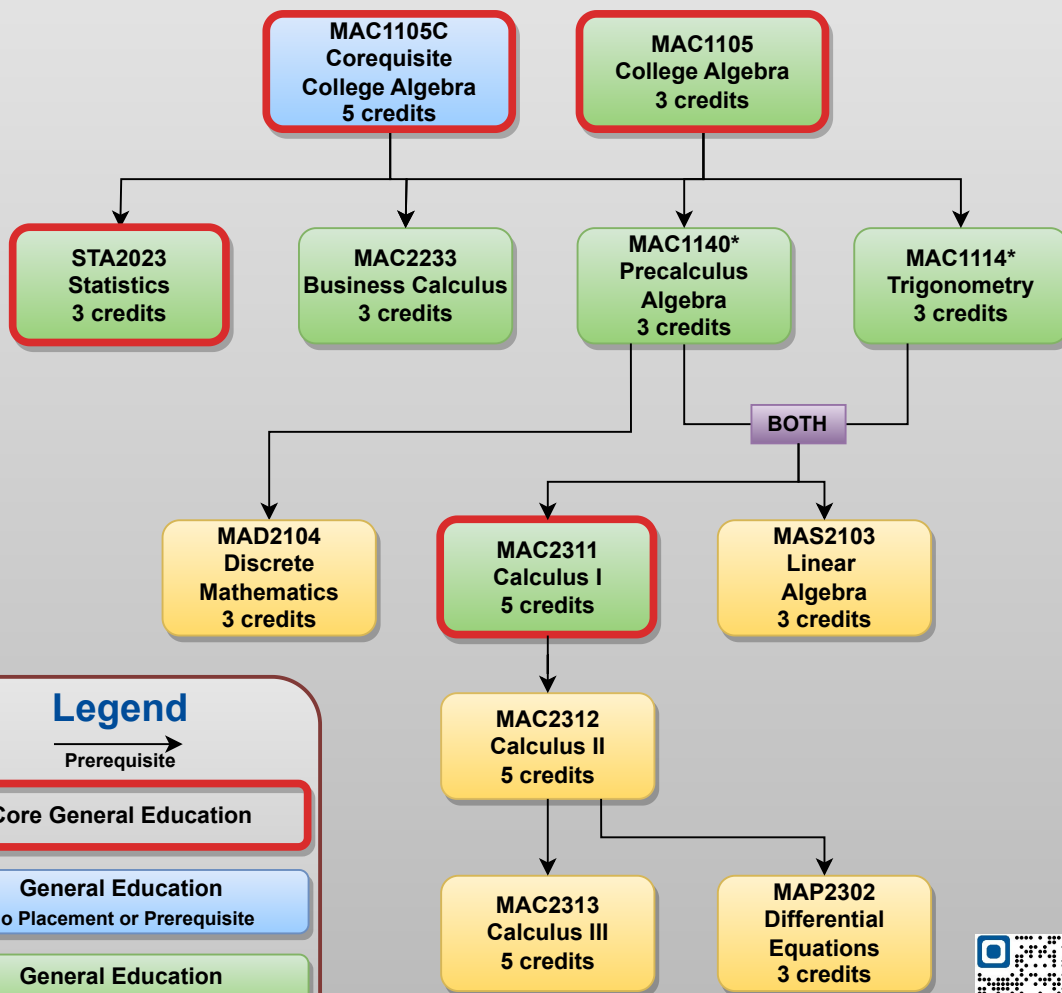

Sequence of Mathematics Courses

Effective Fall 2024

Non-STEM Courses

STEM Pathway

Legend

→ Prerequisite

- Core General Education
- General Education
No Placement or Prerequisite
- General Education
Requires Placement or Prerequisite
- Elective Credit
Requires Placement or Prerequisite

*Students with a B or better in MAC1105 or MAC1105C may take MAC1147 (Precalculus Algebra & Trigonometry) instead of taking both MAC1140 and MAC1114.