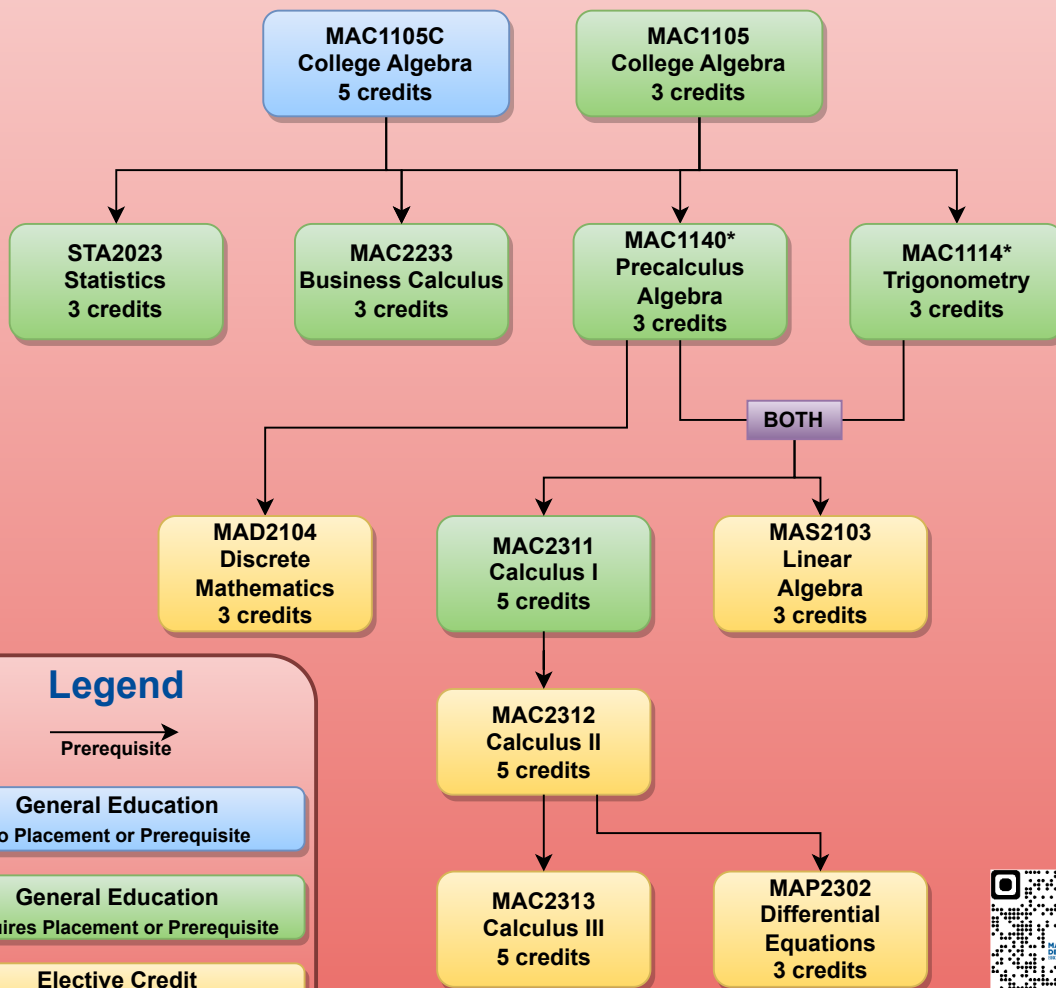

Broward College Sequence of Mathematics Courses

DRAFT Revised April 2019, Effective Fall 2020

Non-STEM Courses

STEM Pathway

Legend

→ Prerequisite

General Education
No Placement or Prerequisite

General Education
Requires Placement or Prerequisite

Elective Credit
Requires Placement or Prerequisite

*Students with a B or better in MAC1105 or MAC1105C may take MAC1147 (Precalculus Algebra & Trigonometry) instead of taking both MAC1140 and MAC1114.