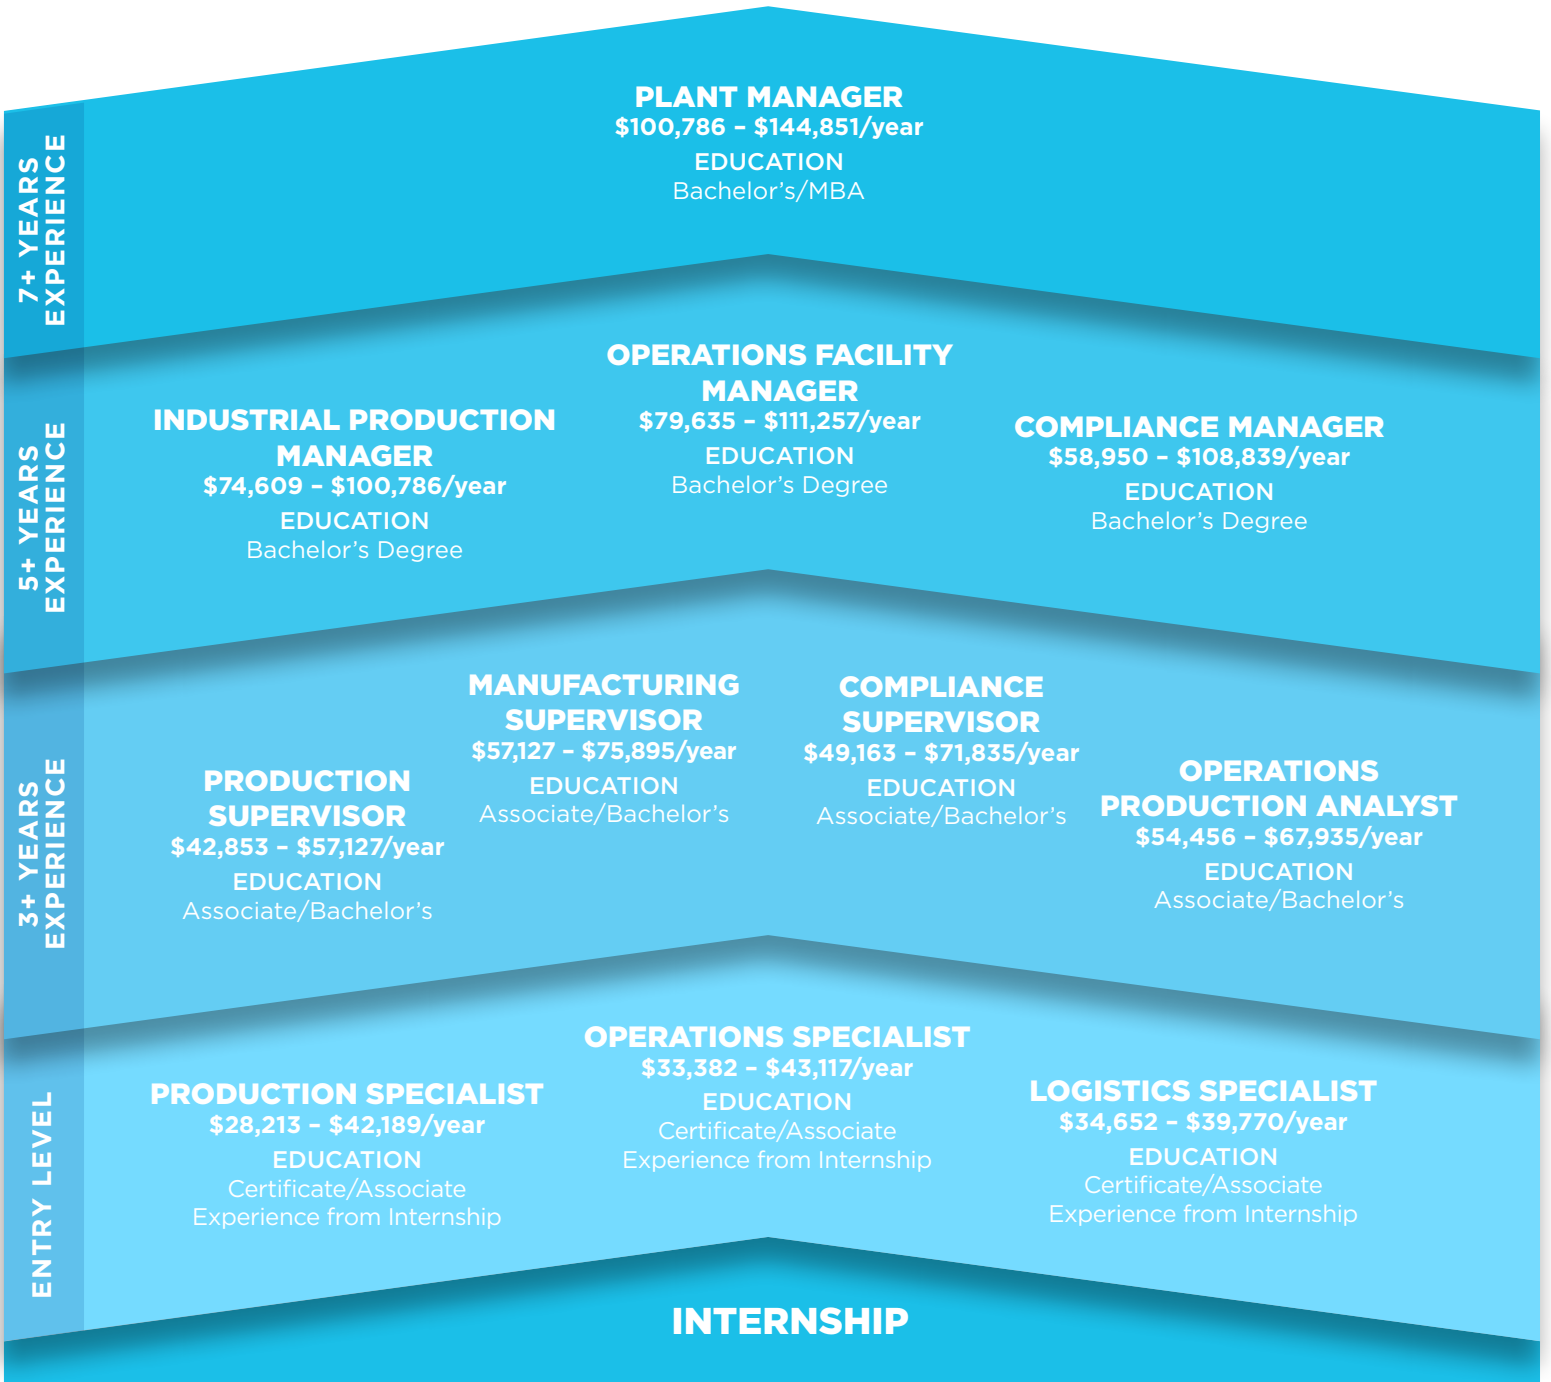

**INDUSTRY, MANUFACTURING, CONSTRUCTION
& TRANSPORTATION PATHWAY
INDUSTRIAL MANAGEMENT CAREER LADDER**

INDUSTRIAL MANAGEMENT TECHNOLOGY A.S.

* Not all positions require an internship at entry level.

Data Source: EMSI | Burning Glass | 2021 - 2031 projection. These are general examples of positions that might be found in this career track. Actual positions and salaries vary depending on the industry and individual company.