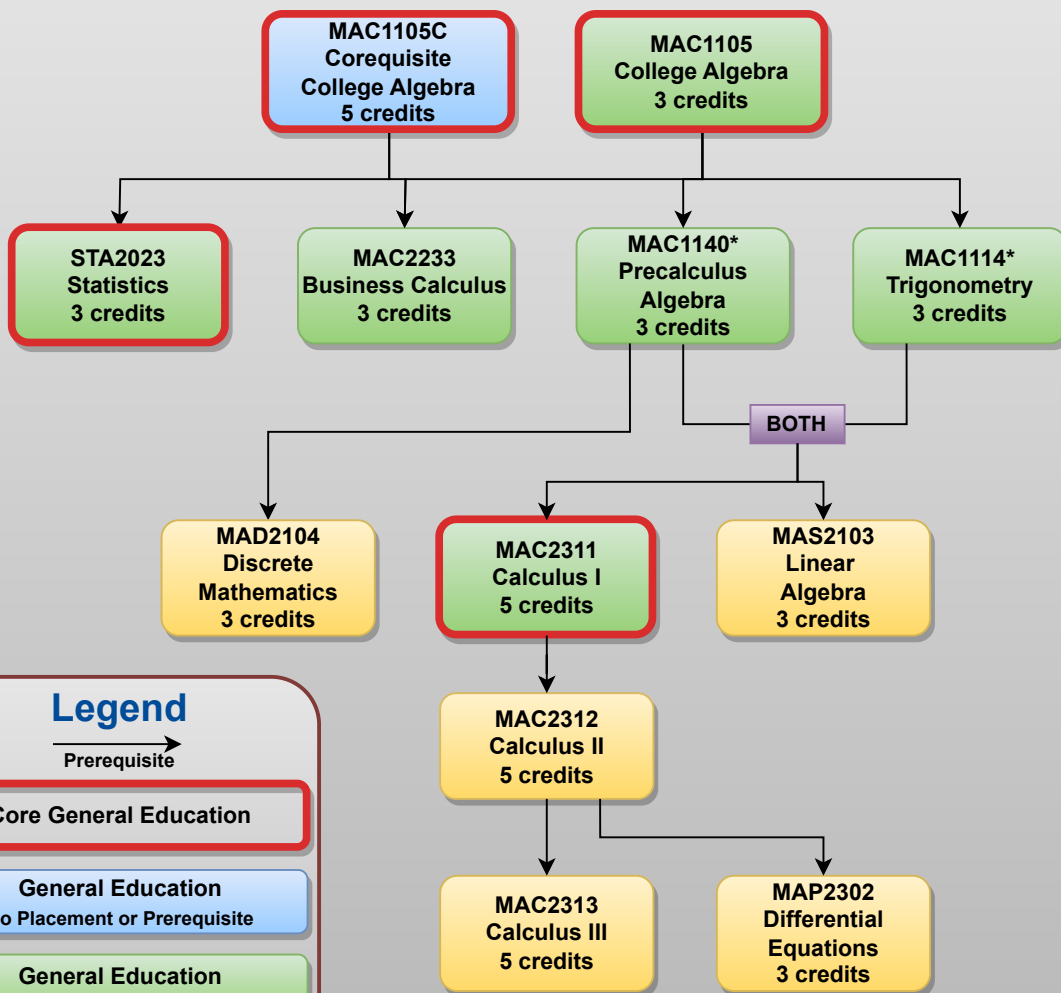

## Sequence of Mathematics Courses

Effective Fall 2024

### Non-STEM Courses

### STEM Pathway

**Legend**

→ Prerequisite

- Core General Education
- General Education  
No Placement or Prerequisite
- General Education  
Requires Placement or Prerequisite
- Elective Credit  
Requires Placement or Prerequisite

\*Students with a B or better in MAC1105 or MAC1105C may take MAC1147 (Precalculus Algebra & Trigonometry) instead of taking both MAC1140 and MAC1114.