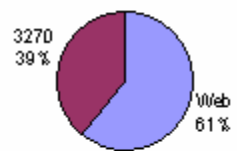

Registration Transactions 2004