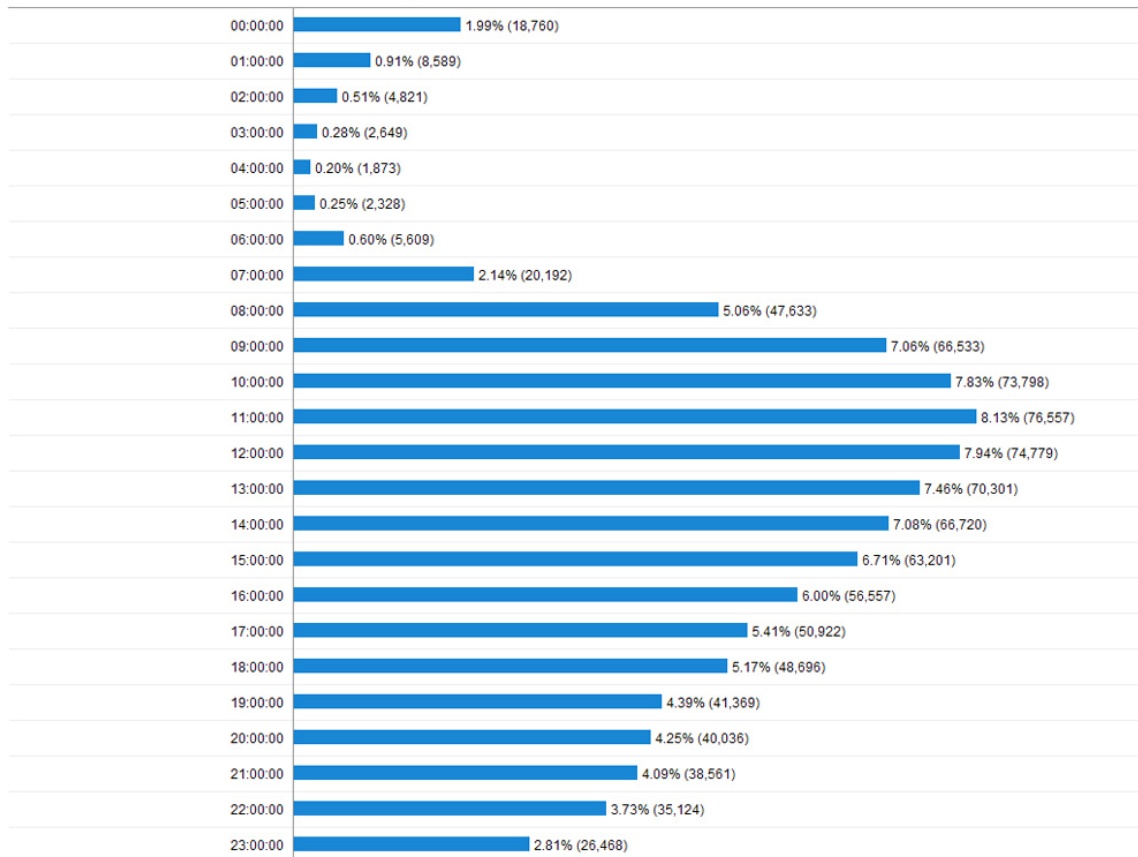

Amount of Visitors Hourly