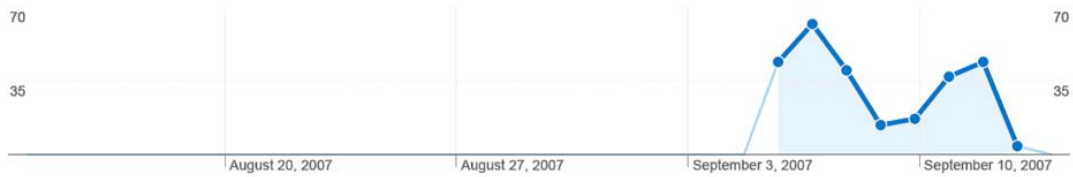

Content Detail:

/student/AnnouncementsStudent/page16158.html

Sep 5, 2007 - Sep 12, 2007

This page was viewed 262 times

262 Pageviews

247 Unique Views

00:00:46 Time on Page

50.00% Bounce Rate

18.70% % Exit

$0.00 $ Index