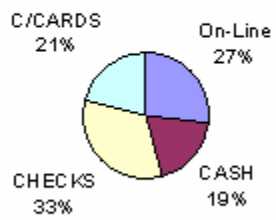

2002 - Student Payments