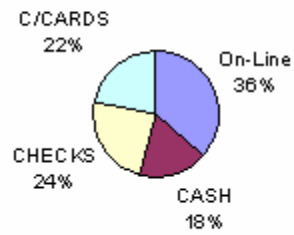

2004 - Student Payments