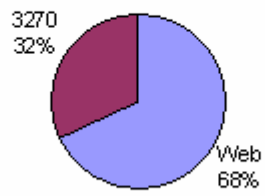

Registration Transactions 2006