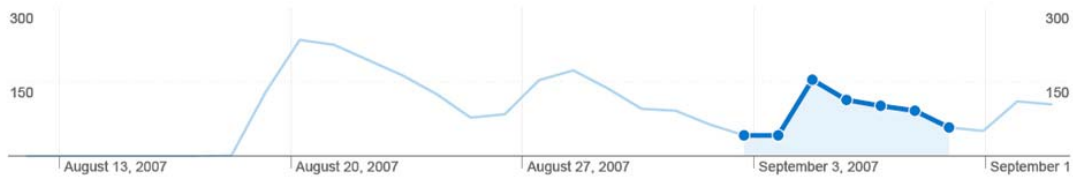

Future Student Featured Announcement - It's not too late to register for classes in Sessions III and IV

Content Detail:

/student/AnnouncementsStudent/page15925.html

Sep 2, 2007 - Sep 8, 2007

This page was viewed 605 times

605 Pageviews

463 Unique Views

00:00:36 Time on Page

33.33% Bounce Rate

8.60% % Exit

$0.00 $ Index

Current Student Featured Announcement - Contemporary Latin American Art X