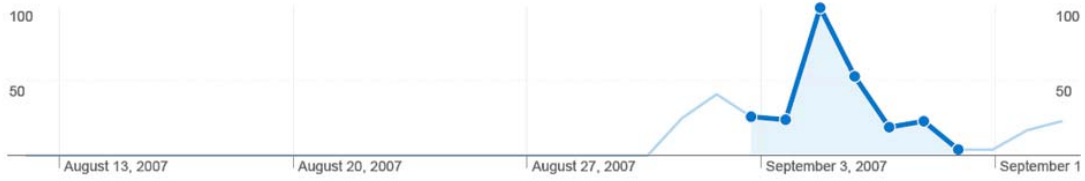

Content Detail:

/student/AnnouncementsStudent/page16194.html

Sep 2, 2007 - Sep 8, 2007