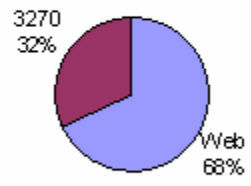

Registration Transactions 2005